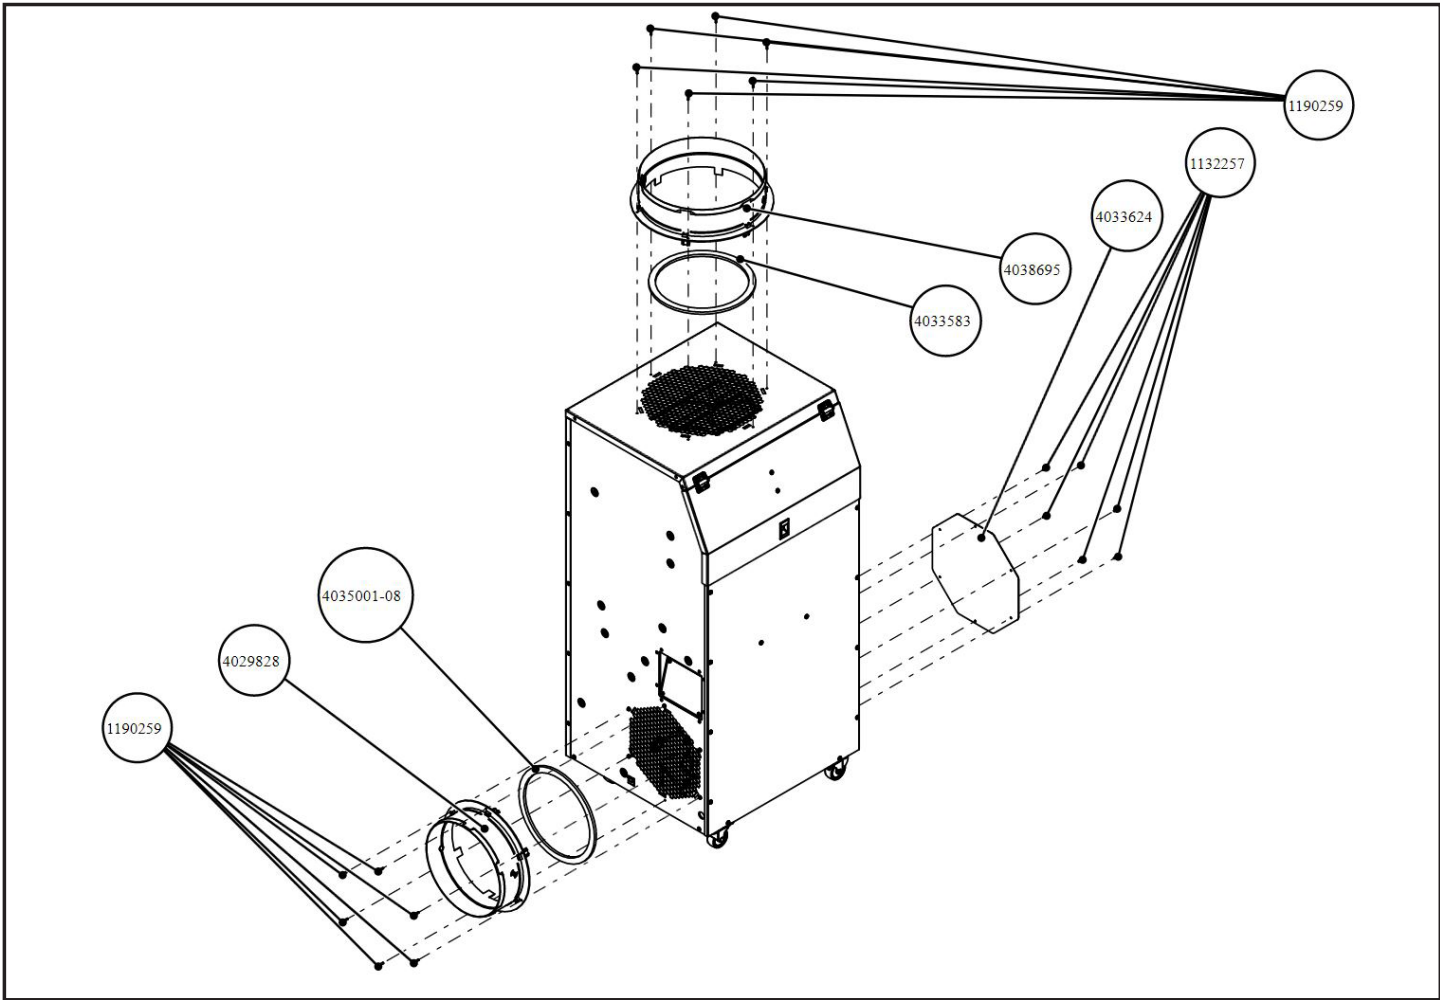

Quest Hi-E Dry Duct Kit

	Part #	Description	Quantity
1.	1190259	6-20 x 3/4" Screw	12
2.	4038695	12" Duct Collar	1
3.	4033583	Tape Foam	1
4.	4029828	10" Duct Collar	1
5.	1132257	6-20 x 1/2 Screw	6
6.	4033624	Duct Cover Plate	1
7.	4035001-08	Tape Foam Seal	1