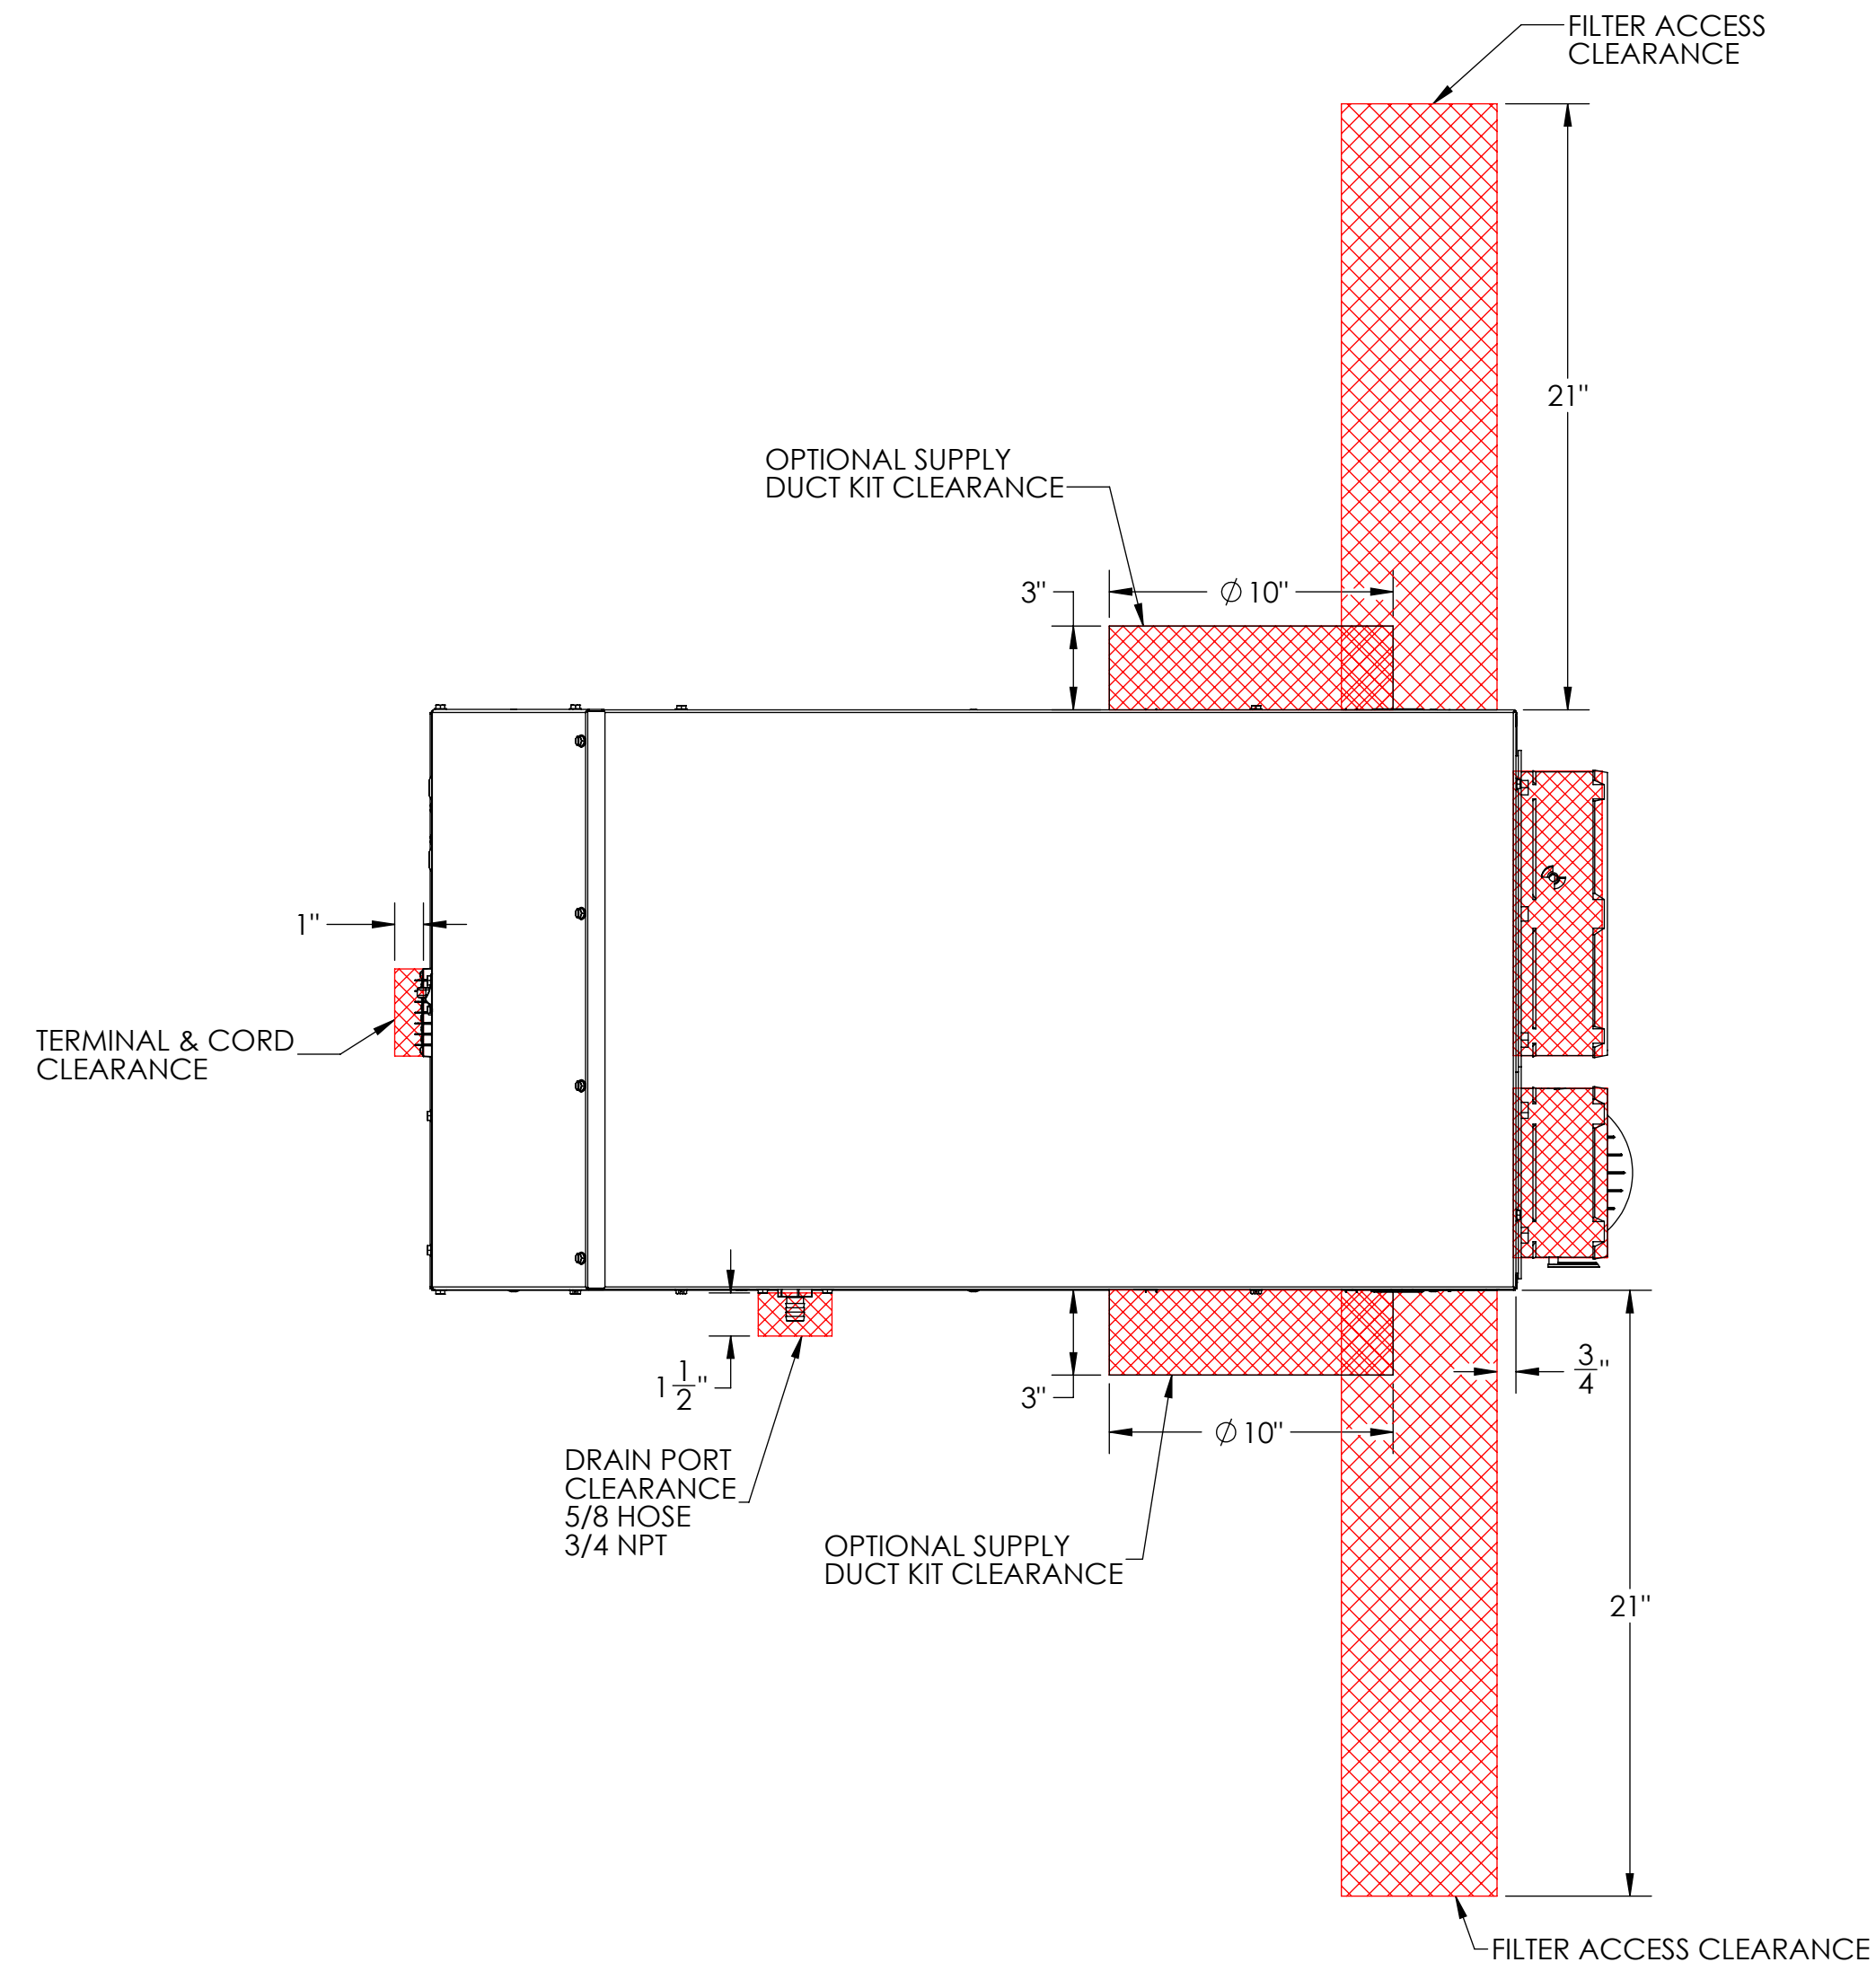

SIGNATURES / DATE	
REV ECO	REL ECO
REV CHANGED BY	DRAWN BY MAB 11/15/2018
REV CHECKED BY	CHECKED BY
SIZE D	SCALE 1:6

Therma-Stor LLC
 4201 Lien Road, Madison, WI 53704

TITLE: **DEHU,XT,155,QUEST DUAL**

DWG. NO. **4031490** SHEET **1 OF 2** REV. **P1**

SIGNATURES / DATE	
REV ECO	REL ECO
REV CHANGED BY	DRAWN BY MAB 11/15/2018
REV CHECKED BY	CHECKED BY
SIZE D	SCALE 1:6

Therma-Stor LLC
 4201 Lien Road, Madison, WI 53704

TITLE: **DEHU,XT,155,QUEST DUAL**
 DWG. NO. **4031490** SHEET **2 OF 2** REV. **P1**