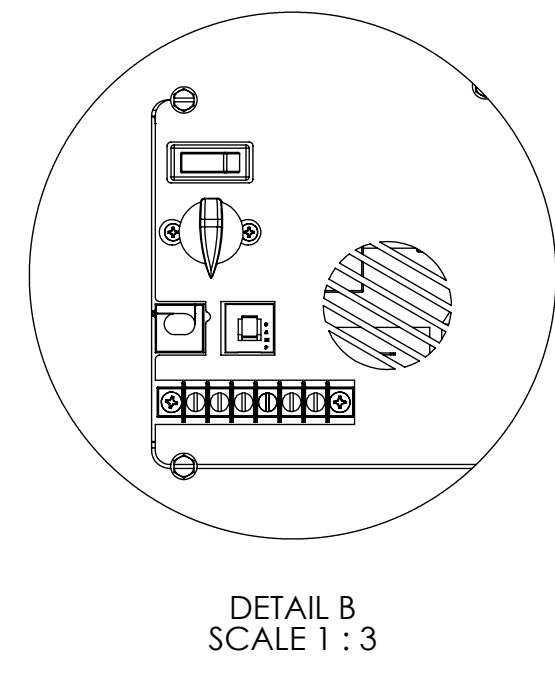

SIGNATURES / DATE	
REV ECO	REL ECO
REV CHANGED BY	DRAWN BY MAB 11/15/2018
REV CHECKED BY	CHECKED BY
SIZE D	SCALE 1:6

Therma-Stor LLC
 4201 Lien Road, Madison, WI 53704

TITLE: **DEHU,XT,155,QUEST DUAL**

DWG. NO. **4031490** SHEET **1 OF 2** REV. **P1**

SIGNATURES / DATE	
REV ECO	REL ECO
REV CHANGED BY	DRAWN BY MAB 11/15/2018
REV CHECKED BY	CHECKED BY
SIZE D	SCALE 1:6

Therma-Stor LLC
 4201 Lien Road, Madison, WI 53704

TITLE: **DEHU,XT,155,QUEST DUAL**
 DWG. NO. **4031490** SHEET **2 OF 2** REV. **P1**