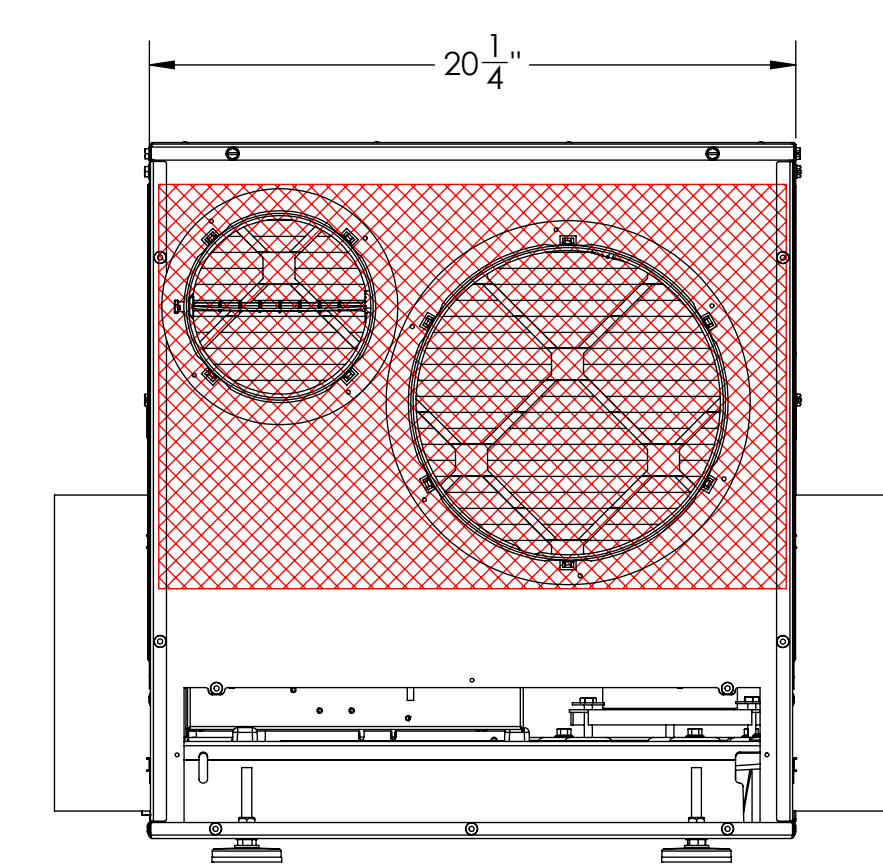

SIGNATURES / DATE	
REV ECO	REL ECO
REV CHANGED BY	DRAWN BY MAB 11/15/2018
REV CHECKED BY	CHECKED BY
SIZE D	SCALE 1:6

Therma-Stor LLC
 4201 Lien Road, Madison, WI 53704

TITLE: **DEHU,XT,155,QUEST DUAL**

DWG. NO. **4031490** SHEET **1 OF 2** REV. **P1**

SIGNATURES / DATE	
REV ECO	REL ECO
REV CHANGED BY	DRAWN BY MAB 11/15/2018
REV CHECKED BY	CHECKED BY
SIZE D	SCALE 1:6

Therma-Stor LLC
 4201 Lien Road, Madison, WI 53704

TITLE: **DEHU,XT,155,QUEST DUAL**
 DWG. NO. **4031490** SHEET **2 OF 2** REV. **P1**