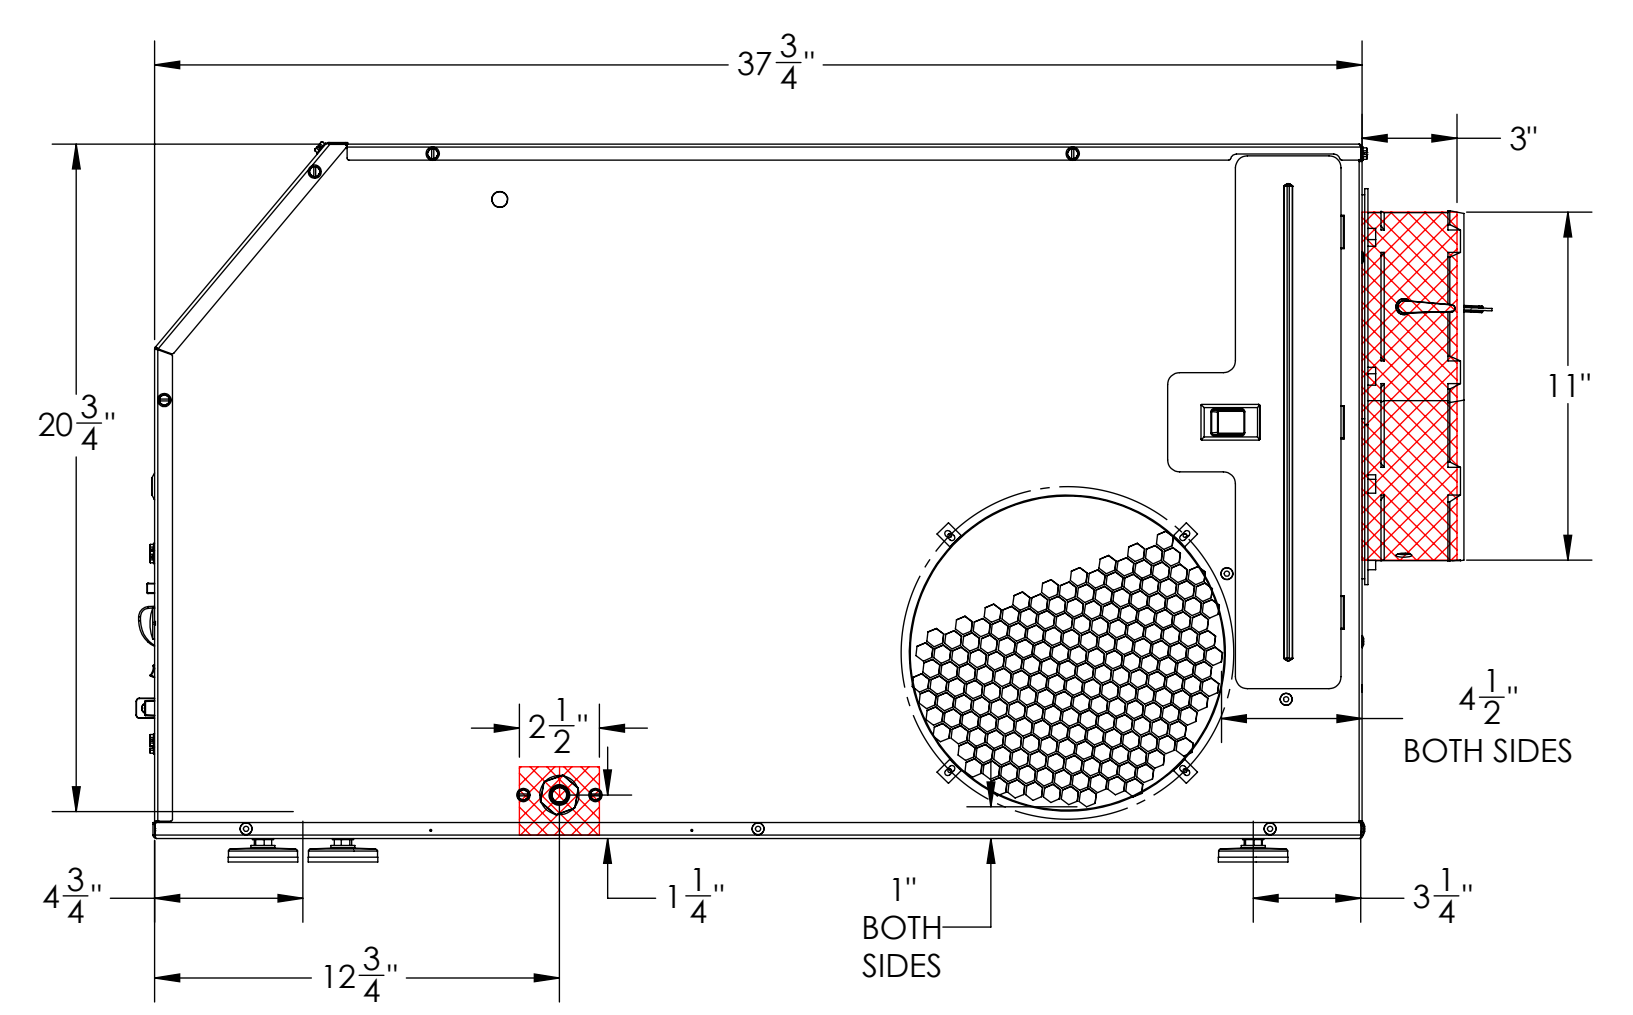

SIGNATURES / DATE	
REV ECO	REL ECO
REV CHANGED BY	DRAWN BY MAB 11/15/2018
REV CHECKED BY	CHECKED BY
SIZE D	SCALE 1:6

Therma-Stor LLC
 4201 Lien Road, Madison, WI 53704

TITLE: **DEHU,XT,155,QUEST DUAL**

DWG. NO. **4031490** SHEET **1 OF 2** REV. **P1**

SIGNATURES / DATE	
REV ECO	REL ECO
REV CHANGED BY	DRAWN BY MAB 11/15/2018
REV CHECKED BY	CHECKED BY
SIZE D	SCALE 1:6

Therma-Stor LLC
 4201 Lien Road, Madison, WI 53704

TITLE: **DEHU,XT,155,QUEST DUAL**
 DWG. NO. **4031490** SHEET **2 OF 2** REV. **P1**