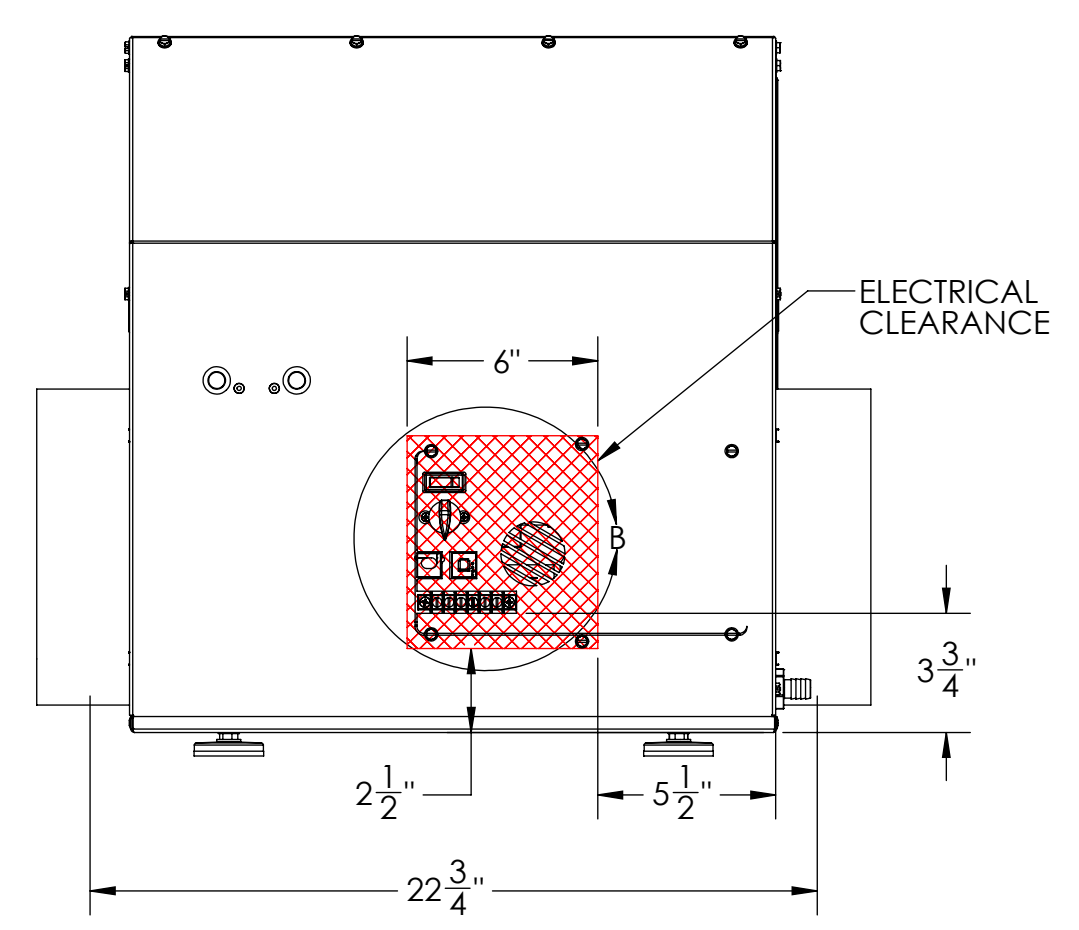

SIGNATURES / DATE	
REV ECO	REL ECO
REV CHANGED BY	DRAWN BY MAB 11/15/2018
REV CHECKED BY	CHECKED BY
SIZE D	SCALE 1:6

Therma-Stor LLC
 4201 Lien Road, Madison, WI 53704

TITLE: **DEHU,XT,155,QUEST DUAL**

DWG. NO. **4031490** SHEET **1 OF 2** REV. **P1**

SIGNATURES / DATE	
REV ECO	REL ECO
REV CHANGED BY	DRAWN BY MAB 11/15/2018
REV CHECKED BY	CHECKED BY
SIZE D	SCALE 1:6

Therma-Stor LLC
 4201 Lien Road, Madison, WI 53704

TITLE: **DEHU,XT,155,QUEST DUAL**
 DWG. NO. **4031490** SHEET **2 OF 2** REV. **P1**