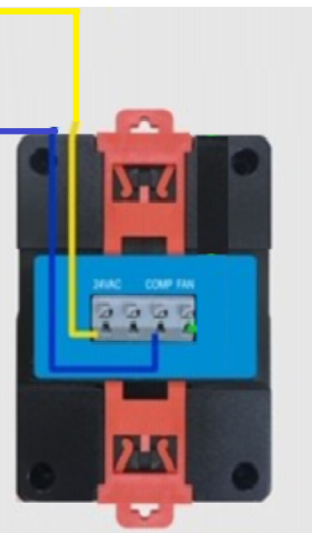

Quest 506 - Unit# 2

Quest 506 - Unit# 1

TrolMaster HS-1 Controller

Note - Do not wire in "Fan" terminal with this application

Have Questions? Contact the Quest service department at 877-420-1330 or service@questclimate.com